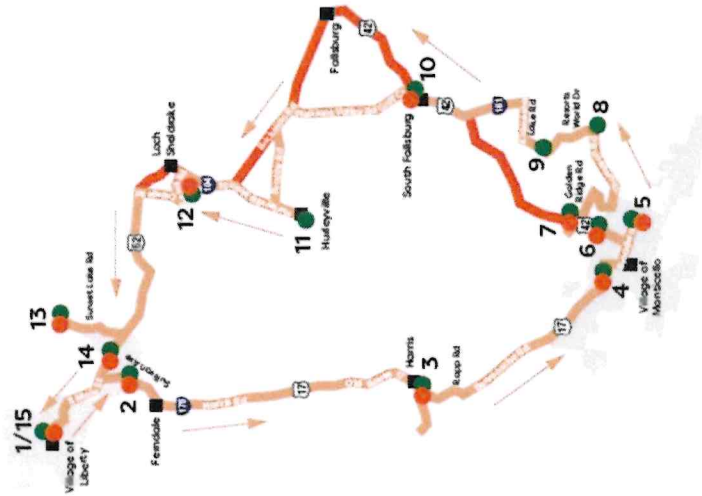

ROUTE A

LEGEND
Route A
Route A Express
Route A Stops
Villages
Hamlets