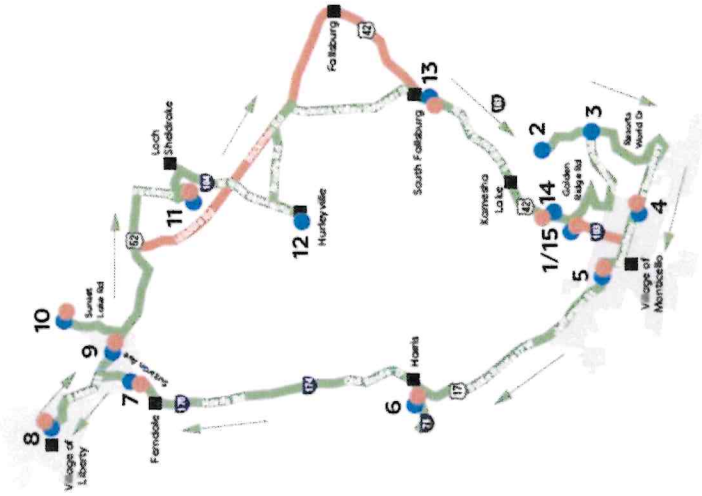

ROUTE B

LEGEND
Route B
Route B Express
Route B Stops
Villages
Hamlets

ROUTE A

LEGEND
Route A
Route A Express
Route A Stops
Villages
Hamlets